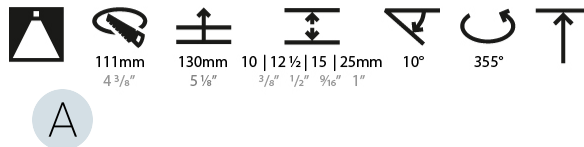

PHYSICAL

Shape: Round
Diameter (mm): 107
Diameter (in): 4 3/16
Height (mm): 112
Height (in): 4 7/16
Ceiling Thickness (mm): 10 / 12.5 / 15 / 25
Ceiling Thickness (in): 3/8 or 1/2 or 9/16 or 1
Min. Recessing Depth (mm): 130
Min. Recessing Depth (in): 5 1/8
Light Distribution: Adjustable / Downlight
Weight (kg): 0.609
Weight (lbs): 1.34
Fixture Finish: SSR / BKV / CWI / CRY / HAB / UFT / ITA / RUA / FTG / MYG / LOD / PUS / FRO / FUP / KIA / POP / BLS / SPG / MEY / GOH / GUM / CHC / COM / ABZ / JAG / OBR / MOS / ROR
Fixture Material: Aluminum Die Cast
Cut-out Measurements: Ø 111mm / 4 3/8"
Upon Request: Unique Ceiling Thickness

ELECTRICAL

Lamp Type: LED (Zhaga Standard)
Input Wattage (W): 16.5
Total Output Wattage (W): 14.7
Dimming: Dali Dimming
Driver Included: No
Driver Location: Recessed Housing
Driver Type: Constant Current - 120Vac
Driver Class: Class 2
Housing: See Components
Input Voltage (V): 120
Constant Current (MA): 350

LED

Number of LEDs: 1
Max. Delivered Lumen (lm): 770
Nominal Lumen (lm): 1140
CRI: >90 CRI
Lamp Life (hrs): 50000
Upon Request: RGB-W Tunable White Special Color Temperature Special LED

OPTICAL

Reflector: 20 / 40 / 60
Adjustability: Rotational 355°; Tilt 10°
Upon Request: Special Beam Angles

RATINGS AND CERTIFICATIONS

Certified By: Certified for North American Standards
IP rating: IP20