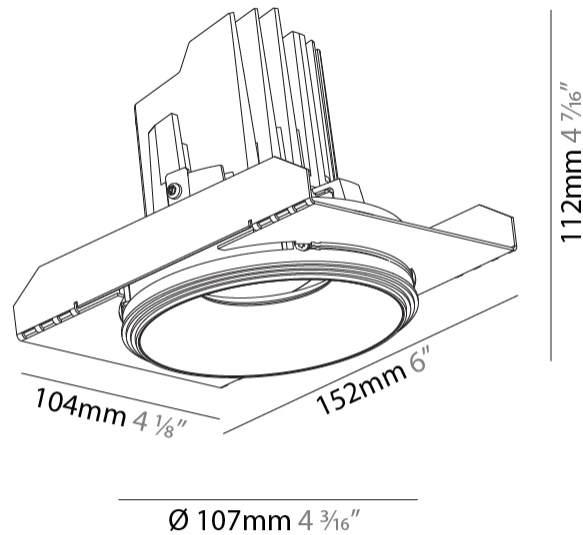

PHYSICAL

Shape: Round
Diameter (mm): 107
Diameter (in): 4 3/16
Height (mm): 112
Height (in): 4 7/16
Ceiling Thickness (mm): 10 / 12.5 / 15 / 25
Ceiling Thickness (in): 3/8 or 1/2 or 9/16 or 1
Min. Recessing Depth (mm): 130
Min. Recessing Depth (in): 5 1/8
Light Distribution: Adjustable / Downlight
Weight (kg): 0.609
Weight (lbs): 1.34
Fixture Finish: SSR / BKV / CWI / CRY / HAB / UFT / ITA / RUA / FTG / MYG / LOD / PUS / FRO / FUP / KIA / POP / BLS / SPG / MEY / GOH / GUM / CHC / COM / ABZ / JAG / OBR / MOS / ROR
Fixture Material: Aluminum Die Cast
Cut-out Measurements: Ø 111mm / 4 3/8"
Upon Request: Unique Ceiling Thickness

ELECTRICAL

Lamp Type: LED (Zhaga Standard)
Input Wattage (W): 16.5
Total Output Wattage (W): 14.7
Dimming: Dali Dimming
Driver Included: No
Driver Location: Recessed Housing
Driver Type: Constant Current - 120Vac
Driver Class: Class 2
Housing: See Components
Input Voltage (V): 120
Constant Current (MA): 350

LED

Number of LEDs: 1
Max. Delivered Lumen (lm): 770
Nominal Lumen (lm): 1140
CRI: >90 CRI
Lamp Life (hrs): 50000
Upon Request: RGB-W Tunable White Special Color Temperature Special LED

OPTICAL

Reflector: 20 / 40 / 60
Adjustability: Rotational 355°; Tilt 10°
Upon Request: Special Beam Angles

RATINGS AND CERTIFICATIONS

Certified By: Certified for North American Standards
IP rating: IP20